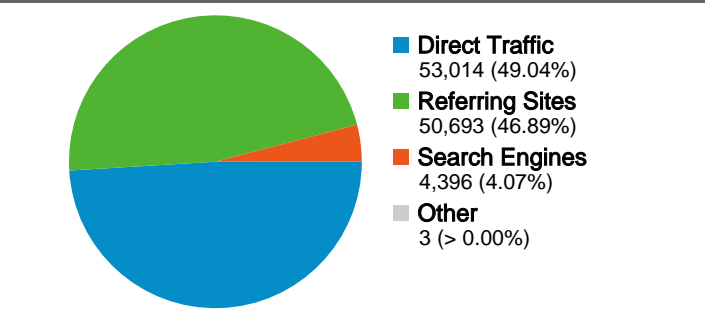

Traffic Sources Overview

Content Overview

Pages	Pageviews	% Pageviews
/index.php	321,746	36.03%
/	111,524	12.49%
/index.php?page=8&action=vie	24,549	2.75%
/index.php?page=8	20,029	2.24%
/index.php?page=8&action=vie	19,433	2.18%