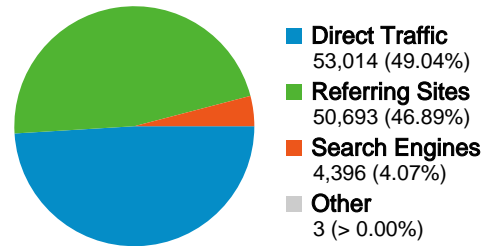

Top Traffic Sources

Sources	Visits	% visits	Keywords	Visits	% visits
(direct) ((none))	53,014	49.04%	cetatenie.info.tm	1,164	26.48%
curaj.net (referral)	35,821	33.14%	www.cetatenie.info.tm	598	13.60%
basarabeni.net (referral)	6,753	6.25%	monitorul oficial cetatenie	411	9.35%
google (organic)	2,711	2.51%	cetatenie info	256	5.82%
avocatdeleanu.ro (referral)	1,425	1.32%	cetatenie.info	231	5.25%