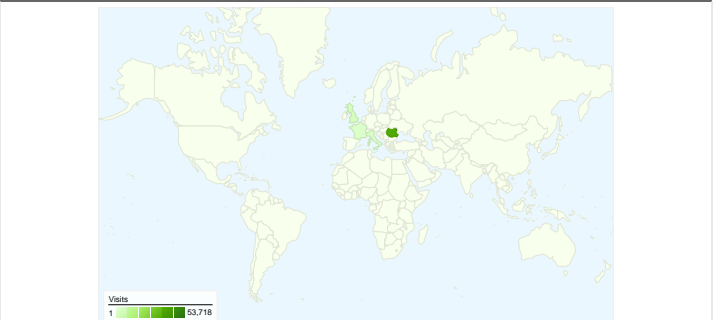

Site Usage

108,106 Visits

33.25% Bounce Rate

893,111 Pageviews

00:04:40 Avg. Time on Site

8.26 Pages/Visit

26.17% % New Visits

Visitors Overview

Map Overlay world

Traffic Sources Overview

Content Overview

Pages	Pageviews	% Pageviews
/index.php	321,746	36.03%
/	111,524	12.49%
/index.php?page=8&action=vie	24,549	2.75%
/index.php?page=8	20,029	2.24%
/index.php?page=8&action=vie	19,433	2.18%

28,978 people visited this site

 108,106 Visits

 28,978 Absolute Unique Visitors

 893,111 Pageviews

 8.26 Average Pageviews

 00:04:40 Time on Site

 33.25% Bounce Rate

 26.21% New Visits

108,106 visits came from 67 countries/territories

Site Usage

Country/Territory	Visits	Pages/Visit	Avg. Time on Site	% New Visits	Bounce Rate
Moldova	53,718	9.04	00:05:18	25.26%	30.75%
Romania	36,386	7.31	00:03:52	27.03%	34.91%
United Kingdom	3,220	7.71	00:03:39	23.42%	41.06%
Italy	2,251	9.51	00:05:38	27.72%	31.99%
France	1,661	9.40	00:05:16	32.75%	28.42%
Ireland	1,496	7.85	00:04:31	24.33%	31.22%
Germany	1,183	5.58	00:03:07	27.13%	50.13%
Russia	1,139	6.88	00:03:16	23.79%	44.16%
United States	973	8.63	00:04:19	46.35%	29.29%
(not set)	860	6.49	00:04:05	18.02%	30.35%