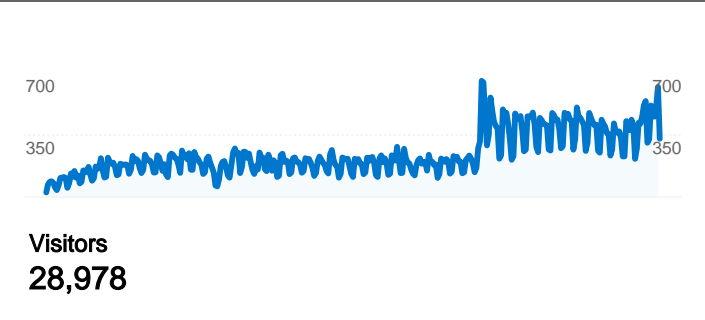

Site Usage

108,106 Visits

33.25% Bounce Rate

893,111 Pageviews

00:04:40 Avg. Time on Site

8.26 Pages/Visit

26.17% % New Visits

Visitors Overview

28,978 people visited this site

 108,106 Visits

 28,978 Absolute Unique Visitors

 893,111 Pageviews

 8.26 Average Pageviews

 00:04:40 Time on Site

 33.25% Bounce Rate

 26.21% New Visits

108,106 visits came from 67 countries/territories

Site Usage

Country/Territory	Visits	Pages/Visit	Avg. Time on Site	% New Visits	Bounce Rate
Moldova	53,718	9.04	00:05:18	25.26%	30.75%
Romania	36,386	7.31	00:03:52	27.03%	34.91%
United Kingdom	3,220	7.71	00:03:39	23.42%	41.06%
Italy	2,251	9.51	00:05:38	27.72%	31.99%
France	1,661	9.40	00:05:16	32.75%	28.42%
Ireland	1,496	7.85	00:04:31	24.33%	31.22%
Germany	1,183	5.58	00:03:07	27.13%	50.13%
Russia	1,139	6.88	00:03:16	23.79%	44.16%
United States	973	8.63	00:04:19	46.35%	29.29%
(not set)	860	6.49	00:04:05	18.02%	30.35%

● Pageviews

Pages on this site were viewed a total of 893,111 times

 **893,111** Pageviews

 **448,576** Unique Views

 **33.25%** Bounce Rate

Top Content

Pages	Pageviews	% Pageviews
/index.php	321,746	36.03%
/	111,524	12.49%
/index.php?page=8&action=viewall	24,549	2.75%
/index.php?page=8	20,029	2.24%
/index.php?page=8&action=viewall&mo=mo3	19,433	2.18%