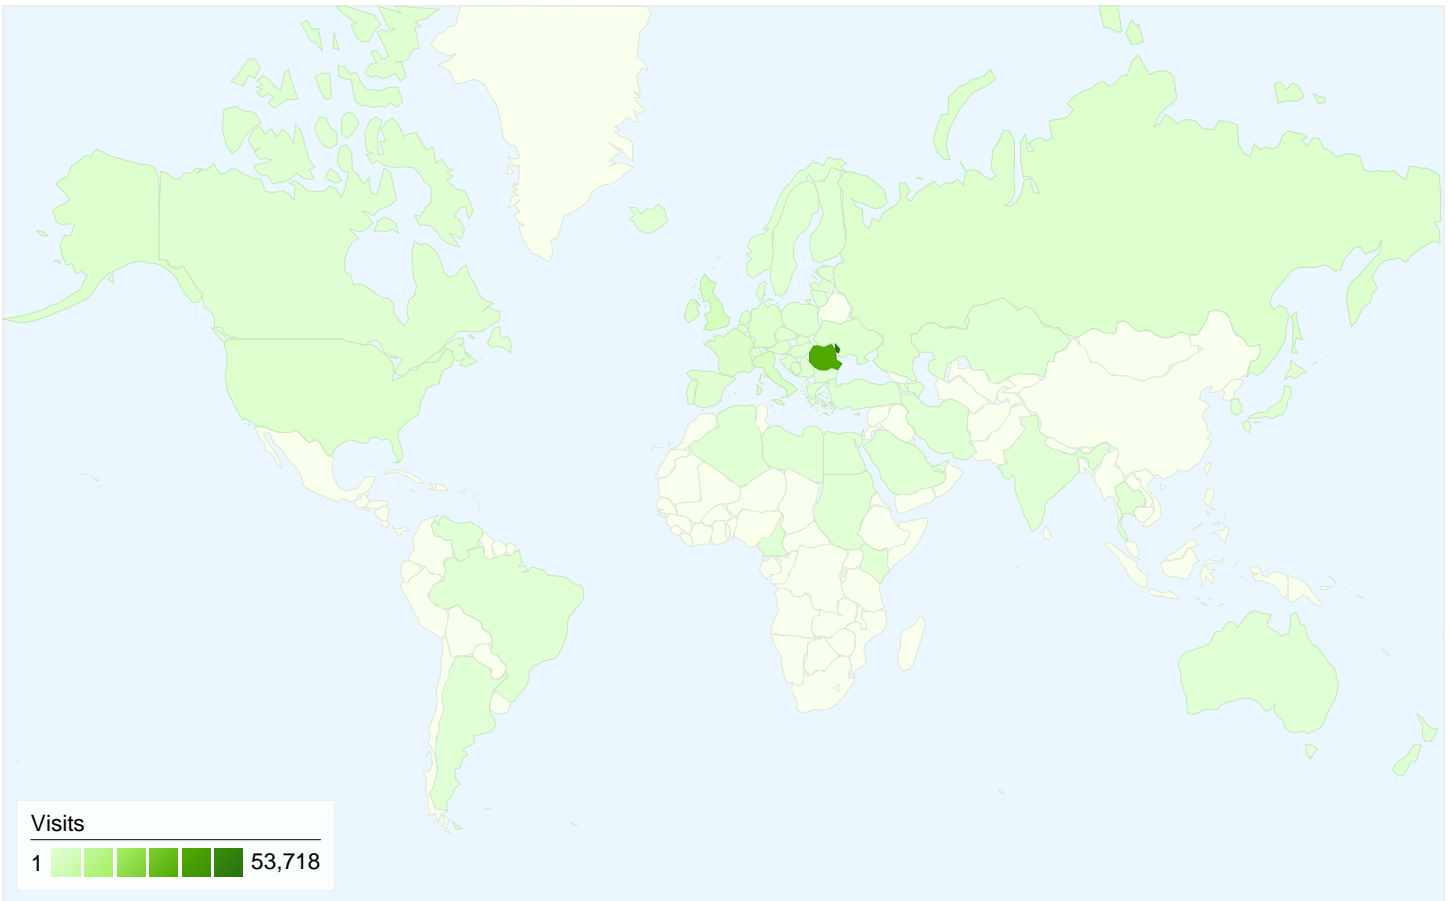

28,978 people visited this site

 108,106 Visits

 28,978 Absolute Unique Visitors

 893,111 Pageviews

 8.26 Average Pageviews

 00:04:40 Time on Site

 33.25% Bounce Rate

 26.21% New Visits

All traffic sources sent a total of 108,106 visits

-  49.04% Direct Traffic
-  46.89% Referring Sites
-  4.07% Search Engines

Top Traffic Sources

Sources	Visits	% visits	Keywords	Visits	% visits
(direct) ((none))	53,014	49.04%	cetatenie.info.tm	1,164	26.48%
curaj.net (referral)	35,821	33.14%	www.cetatenie.info.tm	598	13.60%
basarabeni.net (referral)	6,753	6.25%	monitorul oficial cetatenie	411	9.35%
google (organic)	2,711	2.51%	cetatenie info	256	5.82%
avocatdeleanu.ro (referral)	1,425	1.32%	cetatenie.info	231	5.25%

108,106 visits came from 67 countries/territories

Site Usage

Country/Territory	Visits	Pages/Visit	Avg. Time on Site	% New Visits	Bounce Rate
Moldova	53,718	9.04	00:05:18	25.26%	30.75%
Romania	36,386	7.31	00:03:52	27.03%	34.91%
United Kingdom	3,220	7.71	00:03:39	23.42%	41.06%
Italy	2,251	9.51	00:05:38	27.72%	31.99%
France	1,661	9.40	00:05:16	32.75%	28.42%
Ireland	1,496	7.85	00:04:31	24.33%	31.22%
Germany	1,183	5.58	00:03:07	27.13%	50.13%
Russia	1,139	6.88	00:03:16	23.79%	44.16%
United States	973	8.63	00:04:19	46.35%	29.29%
(not set)	860	6.49	00:04:05	18.02%	30.35%