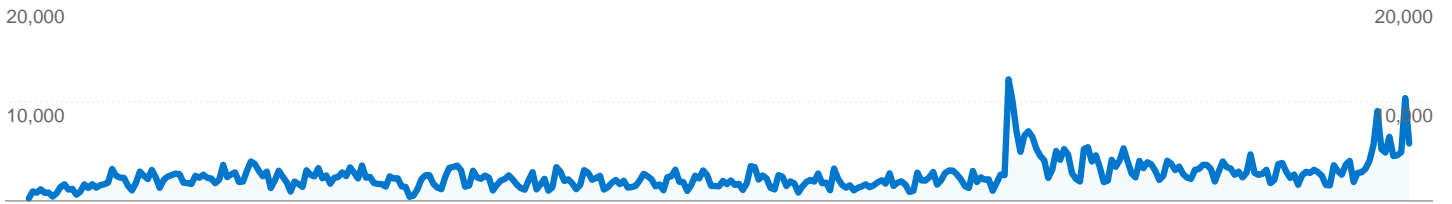

● Pageviews

Pages on this site were viewed a total of 893,111 times

893,111 Pageviews

448,576 Unique Views

33.25% Bounce Rate

Top Content

Pages	Pageviews	% Pageviews
/index.php	321,746	36.03%
/	111,524	12.49%
/index.php?page=8&action=viewall	24,549	2.75%
/index.php?page=8	20,029	2.24%
/index.php?page=8&action=viewall&mo=mo3	19,433	2.18%